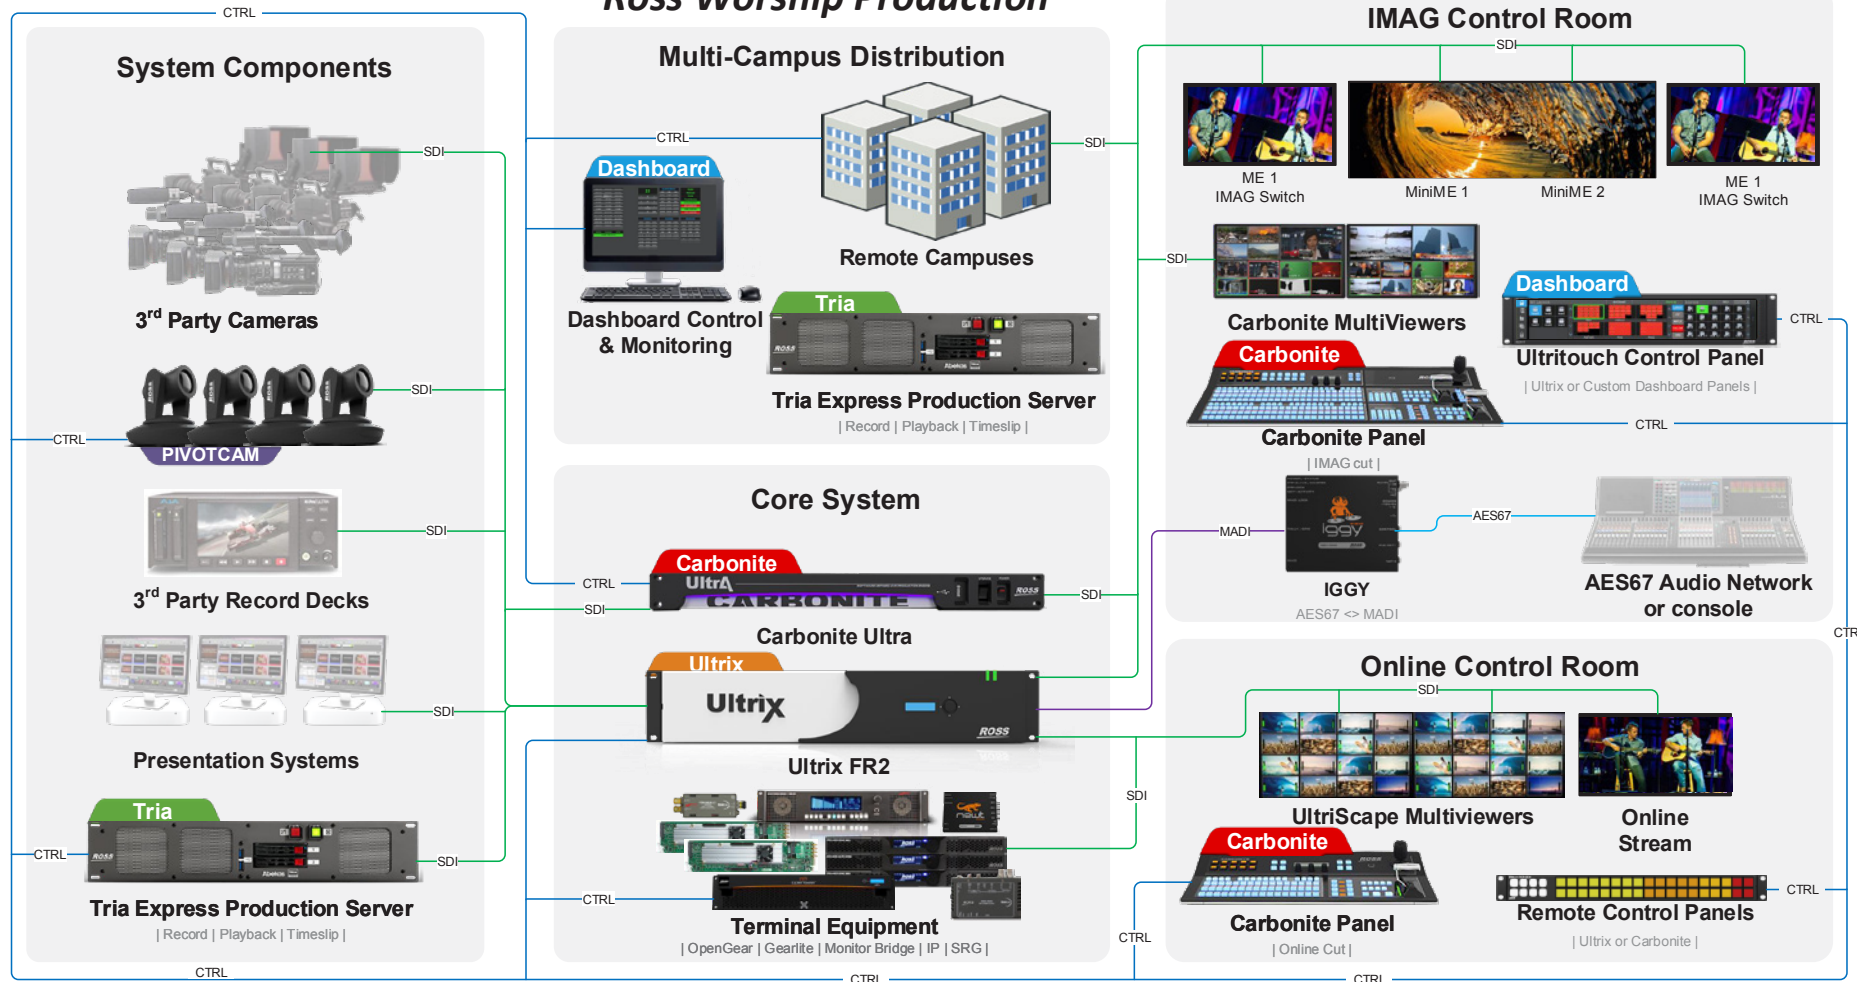

Reach a wider congregation

Reach local and remote believers including adjoining rooms and satellite campuses easily and effectively.

Make it easy

The Ross House of Worship production solution with unified device control is easy to set up and intuitive to use. Realize expert productions from your volunteer community.

Ross Worship Production

Carbonite

- > Multiple Frame and Panel sizes Including software control with Dashboard
- > Up to 3 Control surfaces per frame
- > Software upgradeable ME's, Frame Syncs, and Multiviewers
- > Powerful Custom Controls for executing complex production elements seamlessly
- > Easy to learn and Volunteer Friendly

Ultrix

- > 1RU – 5RU frame size going from 16x16 to 160 x 160 Routing Matrix
- > Full audio Matrix including audio shuffling and non-Blocking MADI integration
- > Software Defined Multiviewers and frame syncs to easily grow the video system
- > Clean switch on every output
- > Dashboard Controlled + Rosstalk integration

Tria

- > Hardware base Video server for frame accurate playback with multiple channels of audio
- > Multiple frame sizes available
- > Rock solid recording capabilities
- > Time slip capabilities for multi-Campus production
- > Control through Dashboard / Carbonite