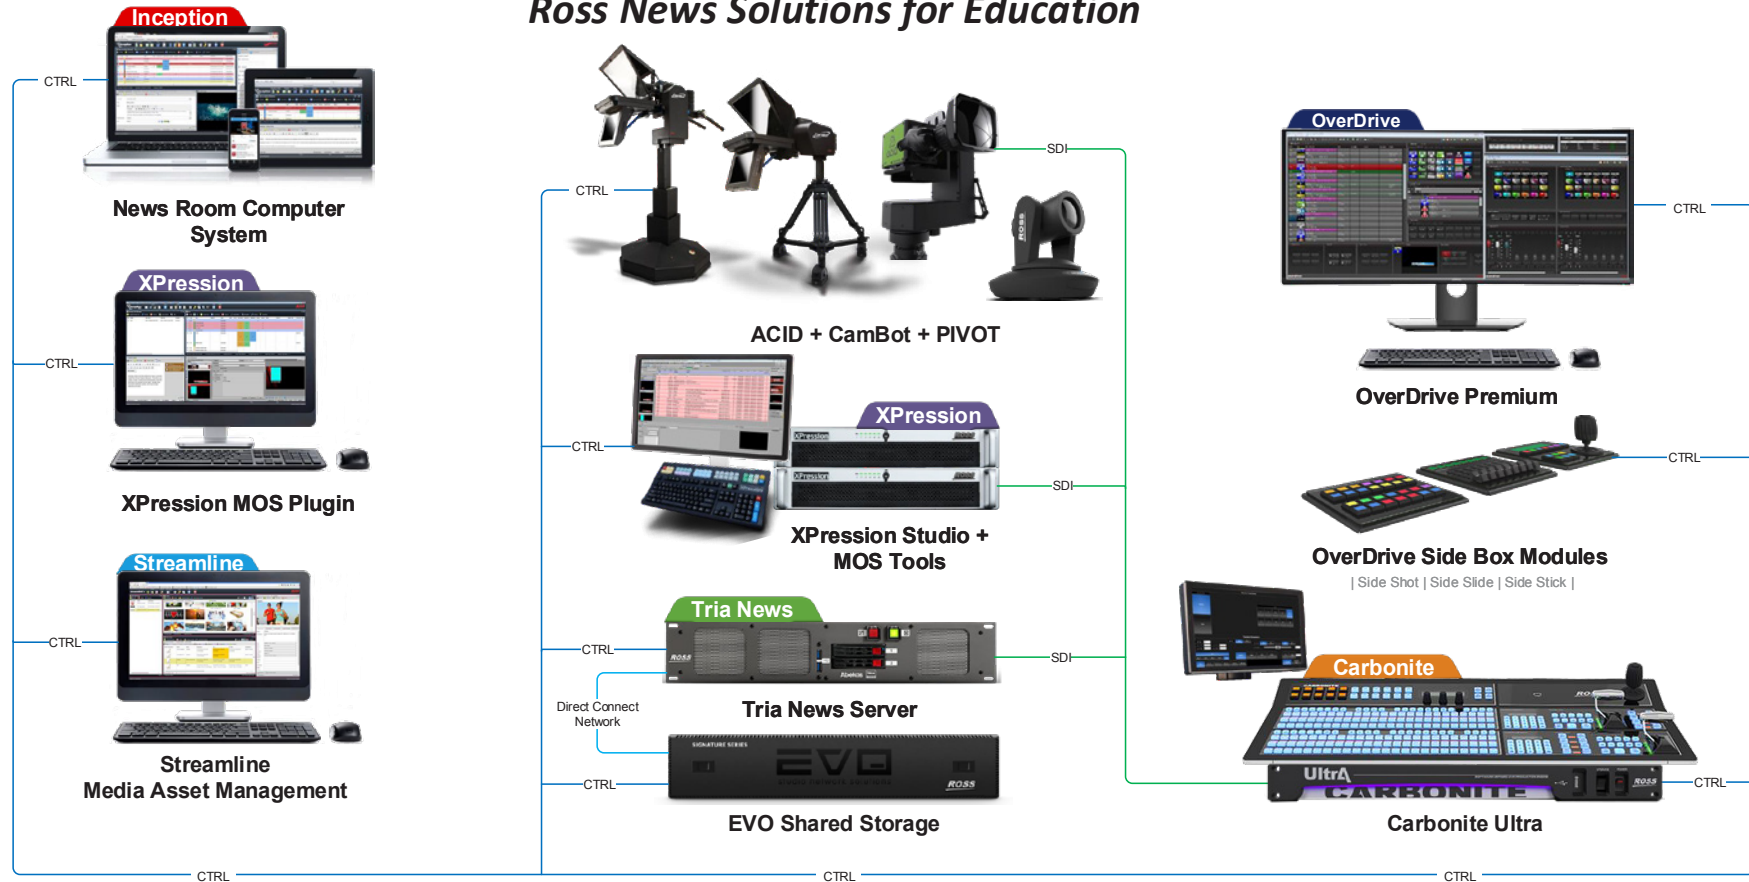

Ross News Solutions for Education

Inception

- > Local and cloud hosted options
- > Manage live event rundowns with multi-user collaboration
- > Messaging and alert notifications
- > Publish to web and social
- > Search for user generated content on social media and push directly to onscreen graphics

Streamline

- > Organize assets for graphics and for video production
- > Browser-based interface for easy access
- > Local and cloud hosted options available
- > Work Order Management available for Graphics workflows
- > Placeholders available for Graphics and Production workflows
- > Integrates with XPression, Tria News and Inception

XPression

- > 3D Real time Graphics
- > Designer friendly, easily building complicated Graphics
- > Easy to use and operate
- > Full MOS integration
- > Software Defined to add Channels and features as needed

Carbonite

- > Highly popular Mid Sized Production Switcher
- > Easy to learn and operate
- > Big switcher power at a fraction of the price
- > Robust Hardware with multiple Panel and frame Options

Tria News

- > Built for News production
- > Multiple codec support
- > MOS Compliant when paired with Streamline
- > 1 Input and 4 Outputs
- > Integrates with SAN Storage

OverDrive

- > #1 Automated Production Control System
- > Control all Devices for flawless production execution
- > Full MOS Support
- > Control both Ross and 3rd Party Devices