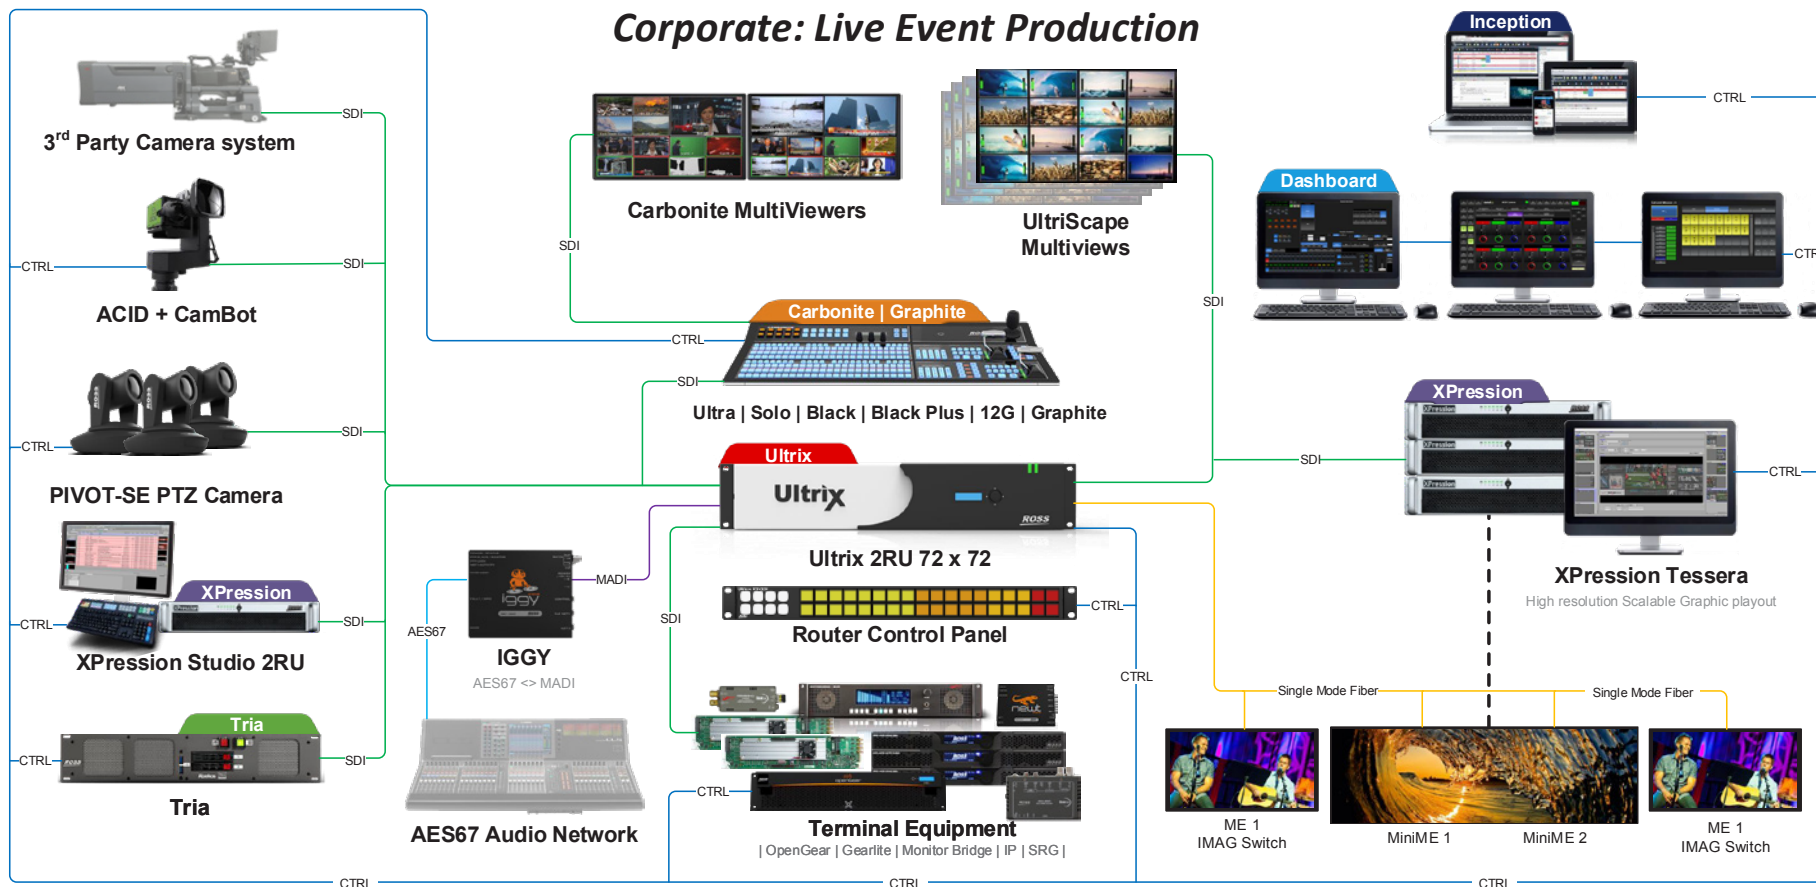

# Corporate: Live Event Production

**Ultrix**

- > Software Defined Routing
- > 1RU – 5RU : 16x16 to 144x144
- > 12G / 6G / 3G / HD / SD
- > UltraScape: MultiViewers
- > UltraSync: 3G Frame Syncs
- > Add Fiber | HDMI | MAD | With SFP Slots
- > Up to 3072 x 3072 Audio matrix
- > Dashboard control + RossTalk

**Carbonite | Graphite**

- > 13 - 36 Inputs, 8 – 25 outputs
- > 1ME – 3ME + 4 MiniMEs
- > Mix and match panels and frames and All in one Systems
- > Multi-panel support
- > Robust Hardware
- > Big Switcher features
- > Dashboard Control + RossTalk

**XPression**

- > Robust Graphic & Clip play back
- > Dynamic Data driven Graphics including Social media with Ross Inception
- > Tesseract licenses allows for large canvases by linking multiple XPression Engines together
- > Software Defined Production licensing model with no Hardware changes
- > Rosstalk and Native API integration to Dashboard

**Tria Production**

- > 2 – 8 Channel options available
- > Lightning Fast Clip recalls
- > Intuitive Operations & File Management
- > Native Video + Key Playback
- > Simultaneous record & playback including time slip
- > Multiple codec Support
- > Robust Hardware