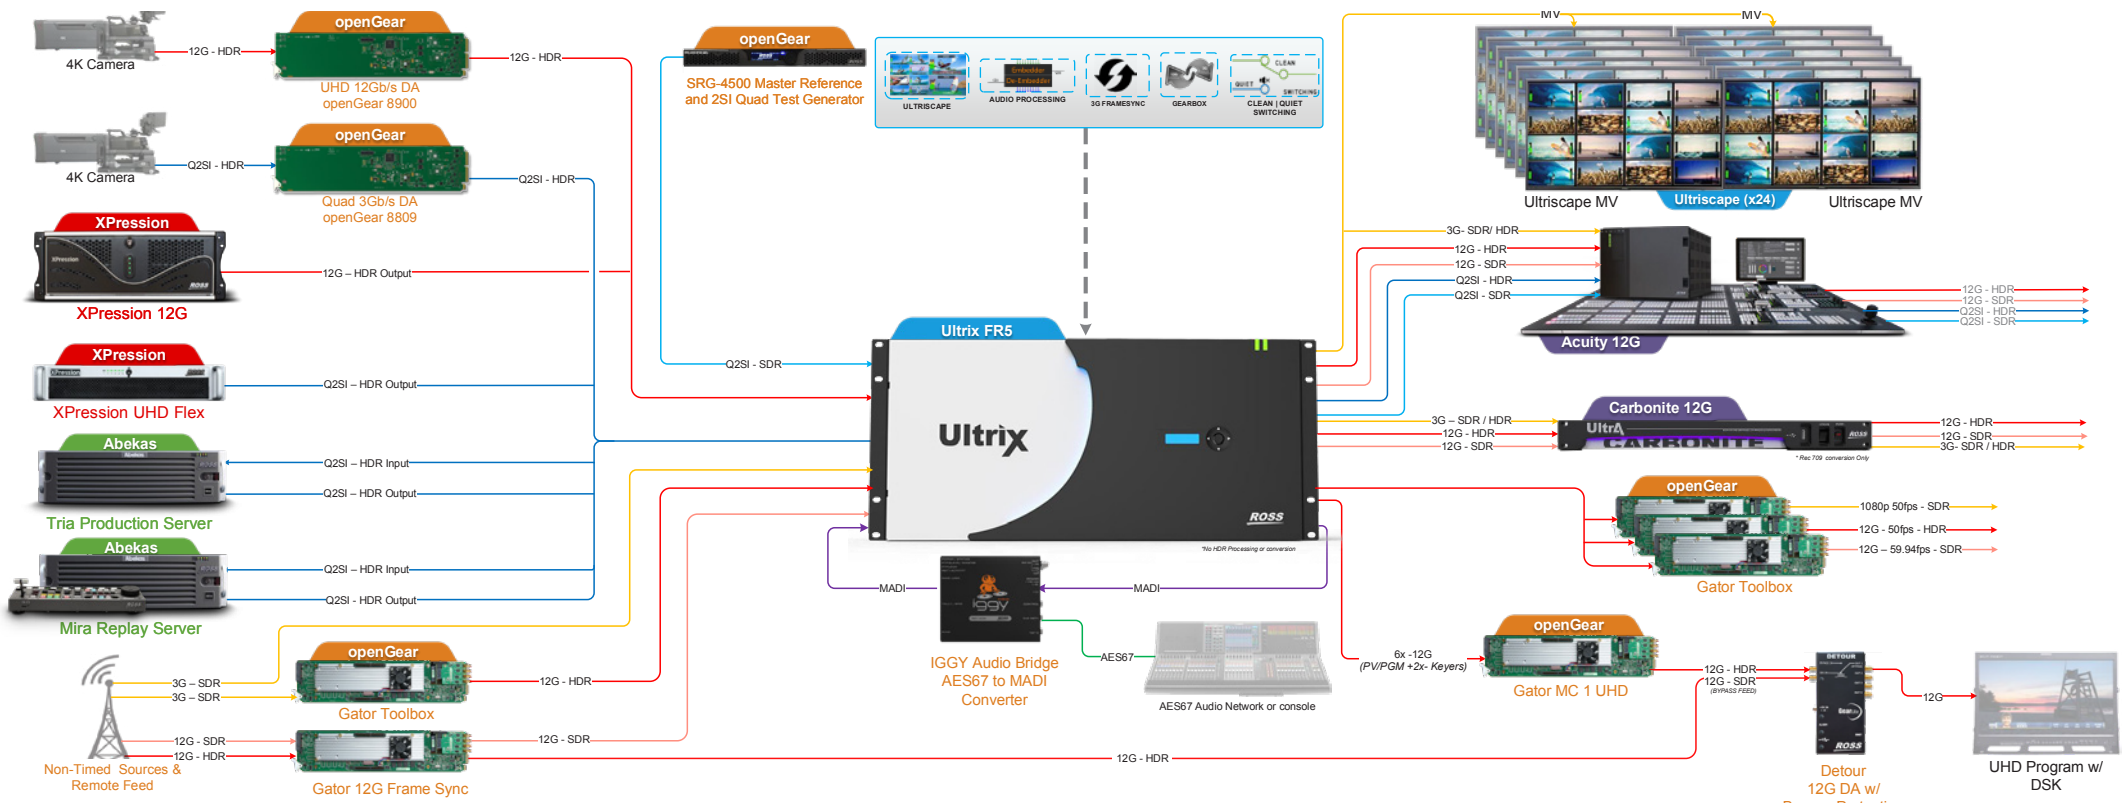

The next generation of Serial Digital Interconnect (SDI), 12G extends SDI into 4K UHD applications with the plug & play ease-of-use and reliability that we know and love from SDI. Ross has been a pioneer in 12G SDI which has now been broadly adopted with a large ecosystem of products and vendors supporting the standard.

**XPression**

- 12G**
  - Single Line UHD over 12Gb/s SDI
  - 12G SDI Key/Fill Output
  - 12G SDI Inputs x 2 | 3G Outputs x 2
- UHD Flex**
  - UHD Quadlink 2SI – 1 Fill / Key Output
- HDR**
  - HDR & WCG support

**openGear**

- 8900-Series 12G Distribution
- GATOR-TOOLBOX Up/Down/Cross with HDR
- GATOR-SYNC 4 Channel UHD Frame Sync
- GATOR-MC1- UHD Master Control and Branding
- SRG-4500 Timing and UHD Test Generator

**Ultrix**

- 16x-160x UHD Routing Platform.
- 12Gb/s 10 Bit Video Routing
- Advanced Audio Embedding/De embedding and Processing
- Video Clean/Quiet switching
- Up to 27x Multiviewers
- UHD Gearboxing
- 3G Frame Syncs on every input