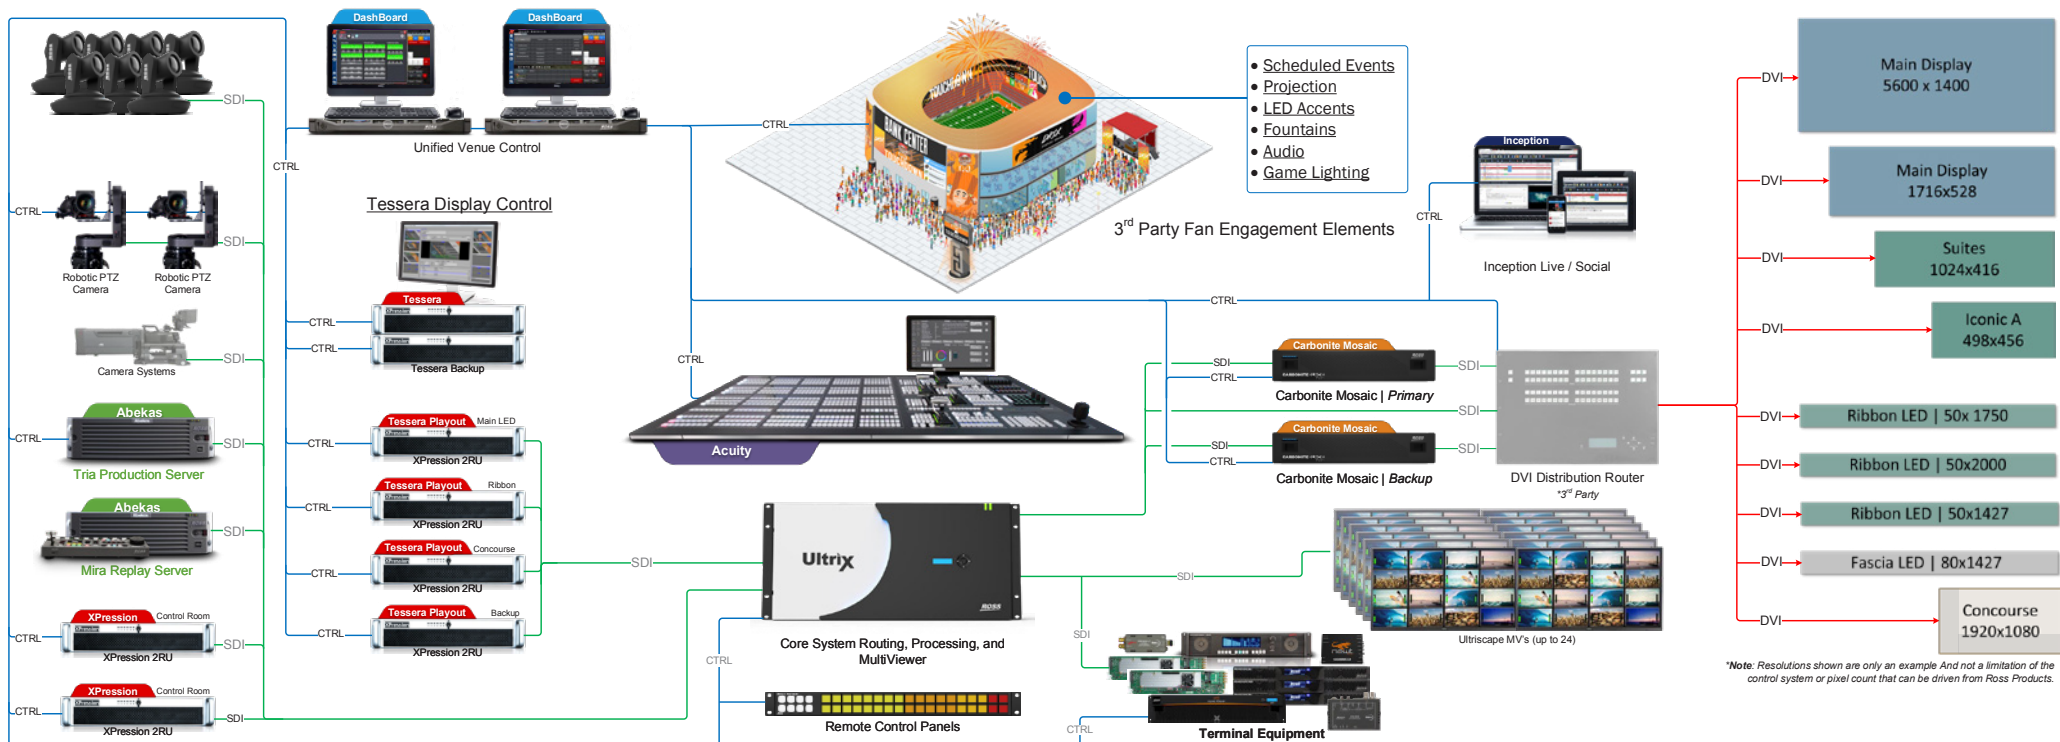

DashBoard

- Unified Venue Control: Video Production, LED Display, and game day elements
- Customizable User Interfaces (unique per operator position / function)
- RossTalk and Native API support protocols to Ross and 3rd party systems

XPression

- Single Solution: Insert GFX, LED playback, Clips / Effects, Concourse branding L-Bar, Telestration, Augmented Reality & Unlimited Canvases / resolution support with Tessera
- HDR Capable
- Software Defined Production: upgrade from single to 4 channel systems with license
- Ross Talk and Native API integration to Dashboard

Carbonite Mosaic

- Large Screen Video Image Processor (20,736,000 Pixels)
- Up to 10 discreet canvases
- Low Latency (1 Frame Delay)
- 36 inputs x 22 outputs
- 5 layers per canvas
- Internal Media Playback
- RossTalk protocol support

Acuity

- Unmatched Devices Control of Ross and 3rd parties
- Up to 8.5 ME's. Up to 9 Control Panels
- Input and output HDR conversion
- Quadlink UHD and 12gb/s SDI
- Evertz IP I/O cards or Raptor based IP Gateway support

Mira Replay / Tria Production

- **Tria Production Servers**
  - Lightning fast clip recalls
  - Robust hardware
- **Mira Replay Servers**
  - Multiple Codec support
  - Feature Rich, intuitive operation
  - Dual User configurations
  - Playback over Network on multiple Mira's
  - 1080P Native | Super Slow mo

Inception Live

- Collaborative tool to manage game-day rundowns
- Built-in messaging and alerts
- Engage fans with photos, videos and polls from social media
- Link the publishing of social media content to game events
- Increase and track sponsorship opportunities
- Local and cloud hosted options