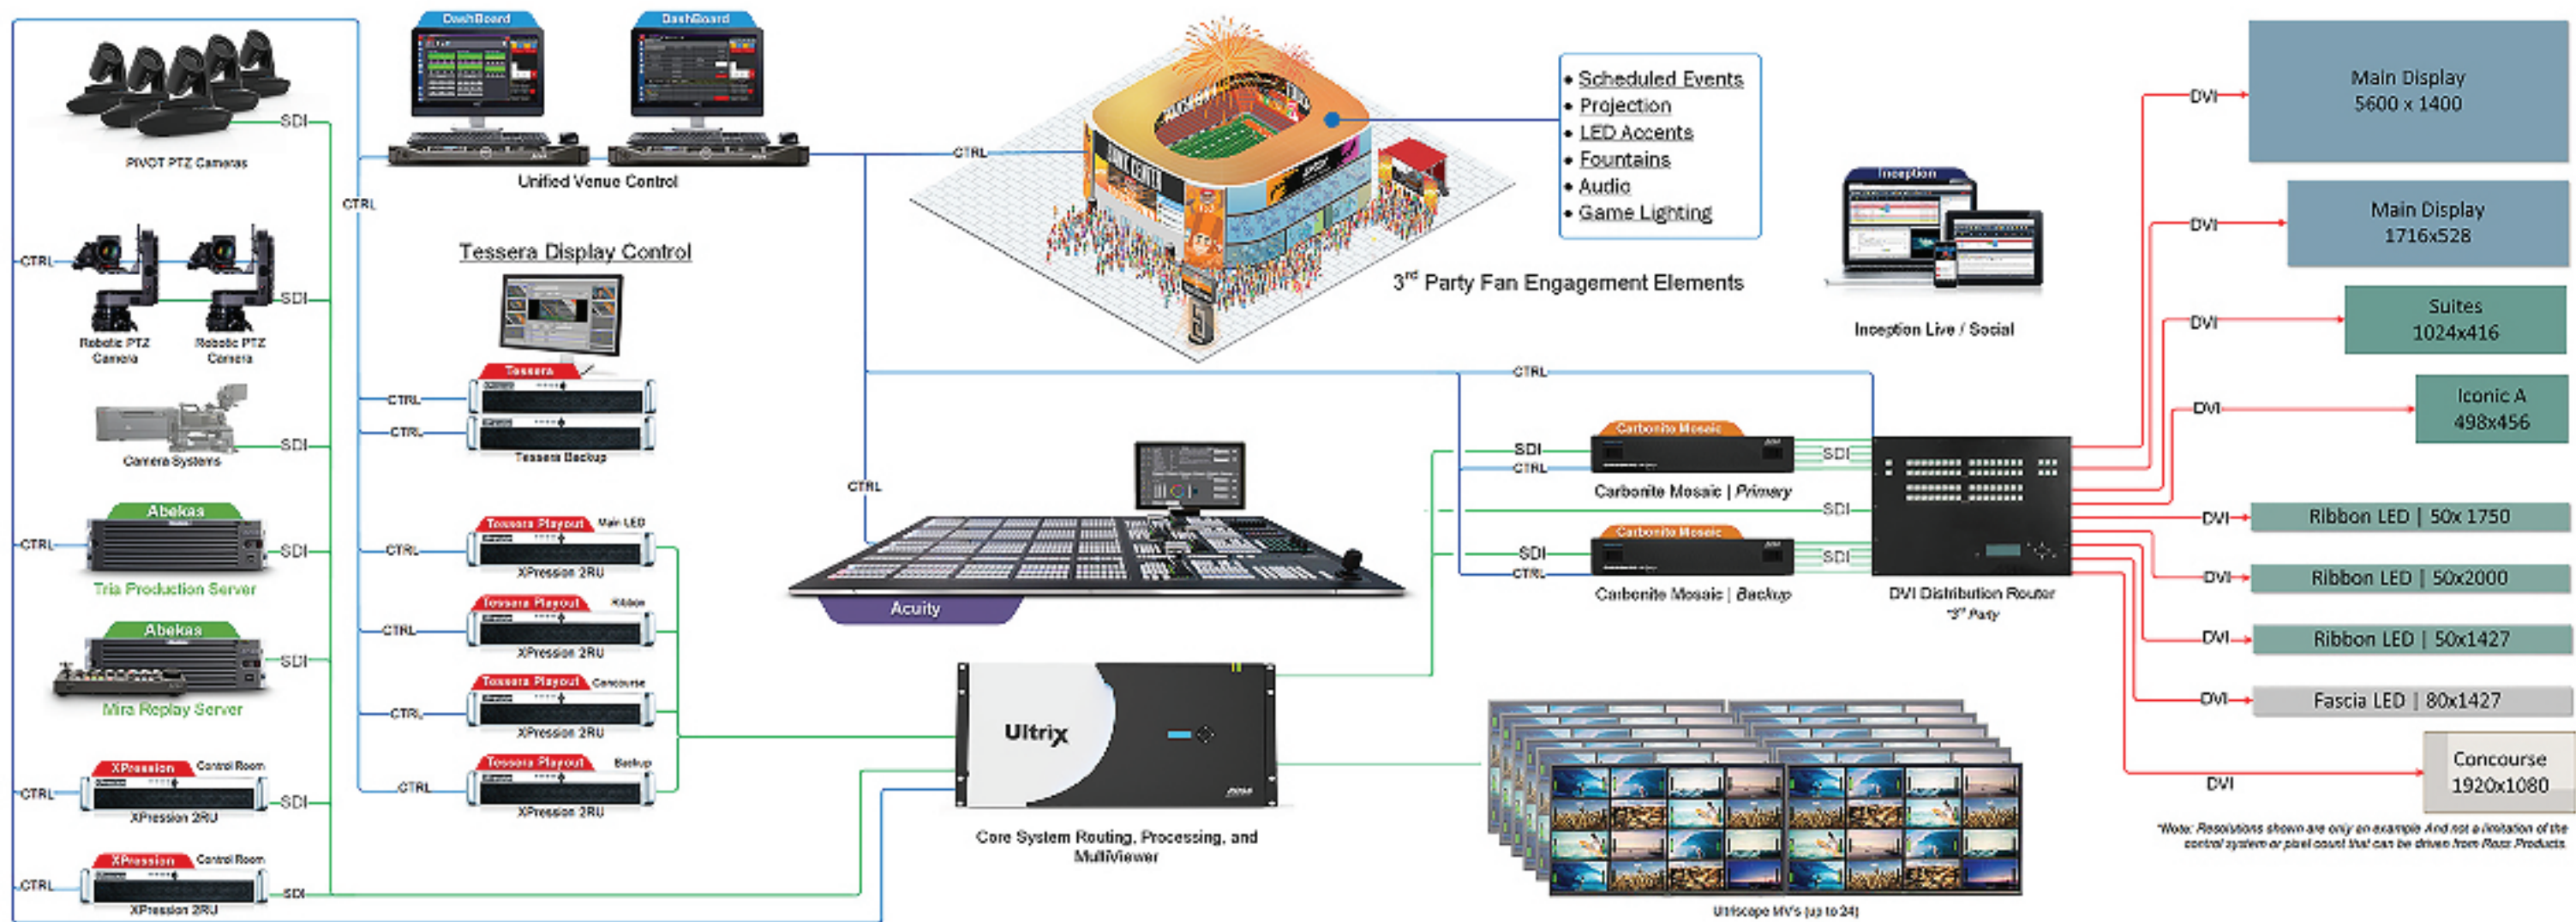

*Note: Resolutions shown are only an example. And not a limitation of the control system or panel itself that can be driven from Ross Products.

DashBoard

- Unified Venue Control: Video Production, LED Display, and game day elements
- Customizable User Interfaces (unique per operator position / function)
- RossTalk and Native API support protocols to Ross and 3rd party systems

XPression

- Single Solution: Insert GFX, LED playback, Clips / Effects, Concourse branding L-Bar, Telestration, Augmented Reality & Unlimited Canvas / resolution support with Tessera
- HDR Capable
- Software Defined Production: upgrade from single to 4 channel systems with license
- Ross Talk and Native API integration to Dashboard

Carbonite Mosaic

- Large Screen Video Image Processor (20,736,000 Pixels)
- Up to 10 discreet canvases
- Low Latency (1 Frame Delay)
- 36 inputs x 24 outputs
- 5 layers per canvas
- Internal Media Playback
- RossTalk protocol support

Acuity

- Unmatched Devices Control of Ross and 3rd parties
- Up to 8.5 ME's. Up to 9 Control Panels
- Input and output HDR conversion
- Quadlink UHD and 12gb/s SDI
- Evertz IP I/O cards or Raptor based IP Gateway support

Mira Replay / Tria Production

- **Tria Production Servers**
  - Lightning fast clip recalls
  - Robust hardware
  - Multiple Codec support
- **Mira Replay Servers**
  - Feature Rich, intuitive operation
  - Dual User configurations
  - Playback over Network on multiple Mira's
  - 1080P Native | Super Slow mo

Inception Live

- Game Day Production Management
- Facebook, Twitter, Instagram & custom CMS
- Local and Cloud options
- Social Media discovery, Feeds and Campaigns
- Moderation and Approval workflows
- Increases Pro & Sponsorship revenue