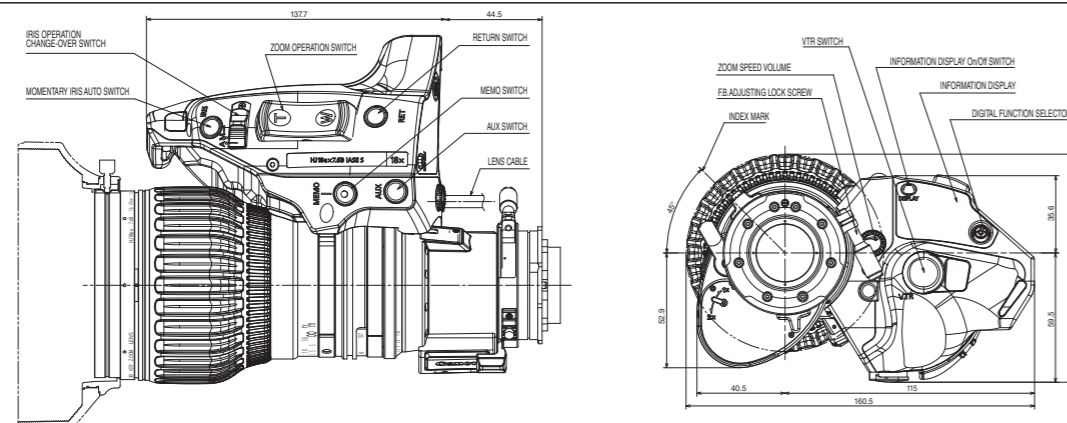

DIMENSIONS

North & South America Canon U.S.A., Inc.

Imaging Technologies & Communications Group
Broadcast and Communications Sales & Marketing
Division(Headquarters)
One Canon Park
Melville, NY 11747-3336
Tel:+1(800)321-4388
Email:bctv@usa.canon.com
http://www.canonbroadcast.com/

Chicago
100 Park Blvd, Itasca, IL 60143
Tel:+1(630)250-6236 Fax:+1(630)250-0399

Atlanta
5625 Oakbrook Pkwy, Norcross, GA 30093
Tel:+1(770)849-7890 Fax:+1(770)849-7888

Los Angeles
15955 Alton Parkway Irvine, CA 92618
Tel:+1(949)753-4330 Fax:+1(949)753-4337

Dallas
3200 Regent Blvd, Irving, TX 75063
Tel:+1(972)409-8871 Fax:+1(972)409-8869

Latin America
Tel & Fax:+1(954)757-0980

Mexico Canon Mexicana S.de R.L. de C.V.

Professional Broadcast & Film Industry Business
Department
Blvd. Manuel Avila Camacho No.138 Col. Lomas
de Chapultepec Mexico 11000 D.F.
Tel:555249 4900 Fax:555249 4901

**Canada
Canon Canada, Inc.**
Broadcast and Communications Div.
6390 Dixie Road
Mississauga, Ontario, L5T 1P7, Canada
Tel:+1(905)795-2012 Fax:+1(905)795-2140

**Europe/Africa/Middle East
Canon Europe Ltd**
Broadcast products Div.
3 The Square, Stockley Park
Uxbridge Middlesex
United Kingdom UB11 1ET
Tel:+44 (0)20 8588 8140
Fax:+44 (0)20 8588 8603
Email: tvprod@canon-europe.com
http://www.canon-europe.com/tv-products/

Australia Canon Australia Pty. Ltd.

CCI Division
1 Thomas Holt Drive, North Ryde, NSW 2113,
Australia
Tel:+61(0)2-9805-2000

**China
Canon (China) Co., Ltd.**
Broadcast Equipment Products
15F Jinbao Building No.89 Jinbao Street
Dongcheng District, Beijing 100005, China
Tel:+86-10-8513-9999 Fax:+86-10-8513-9128
http://www.canon.com.cn

Canon Hongkong Co., Ltd.
19F The Metropolis Tower, 10 Metropolis Drive,
Hung Hom, Kowloon, Hong Kong
Tel:+852-2170-2828
http://www.canon.com.hk

Asia/Japan Canon Inc. (ICP GROUP 5)

30-2, Shimomaruko 3-chome, Ohta-ku, Tokyo
146-8501, Japan
Tel:+81(0)3-3757-7453 Fax:+81(0)3-3757-7086

Canon Singapore Pte Ltd.
1 HarbourFront Avenue, #04-01 Keppel Bay Tower,
Singapore 098632
Tel:+65-6799-8888
http://www.canon.com.sg

**Canon Korea Consumer
Imaging Inc.**
Canon Bldg. 5F, 168-12 Samseong-dong,
Gangnam-gu, Seoul, 135-090, Korea
Tel:+82-2-2191-8500
http://www.canon-ci.co.kr

Canon

HJ18ex7.6B

EXPAND FREEDOM IN HD IMAGE CAPTURED WITH ENHANCED COMPACT HD LENS