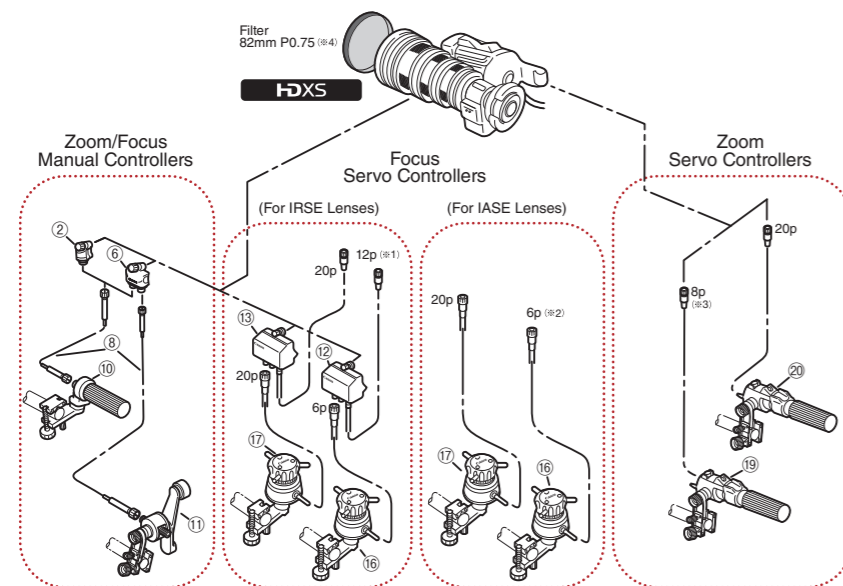

ACCESSORIES

- (※1) CC-2012 conversion cable is necessary to connect between IRSE Digital Drive Lens and FPM-420.
- (※2) CC-2006 conversion cable is necessary to connect between IASE Digital Drive Lens and FPD-400.
- (※3) CC-2008 conversion cable is necessary to connect between New Digital Drive Lens and ZSD-300M.
- (※4) For the optical accessories, the 82mm diameter P0.75 filters are applicable. The filters are to be attached to the lens barrel. (UV/ Clear/ Cross/ Snow Cross/ Sunny Cross/ Polarized Light/ Soften/ NDB)
- (※5) FPD-400 is not available from Canon stock.

#	Unit	Description
②	FFM-100	Flex Focus Module
⑥	FFM-200	Flex Dual Module
⑧	FC-40	Flex Cable
⑩	FFC-200	Flex Focus Controller
⑪	FZC-100	Flex Zoom Controller
⑫	FPM-420	Focus Positional Servo Module
⑬	FPM-420D	Focus Positional Servo Module
⑯	FPD-400 ^{※5}	Focus Positional Demand
⑰	FPD-400D	Focus Positional Demand
⑱	ZSD-300M	Zoom Servo Demand
⑳	ZSD-300D	Zoom Servo Demand