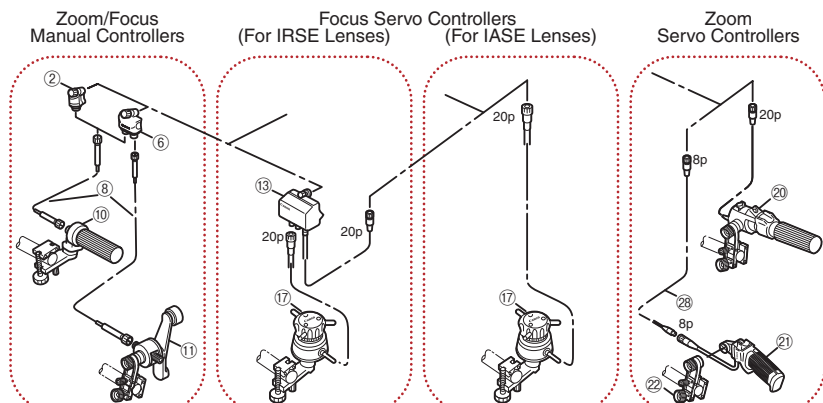

ACCESSORIES

(※1) For the optical accessories, the 105mm diameter P1 filters are applicable. The filters are to be attached to the lens hood. (UV/Cross/Snow Cross/Sunny Cross/Polarized Light/Softon/ND8)
The optical converters and attachments are not applicable.

#	Unit	Description
②	FFM-100	Flex Focus Module
⑥	FFM-200	Flex Dual Module
⑧	FC-40	Flex Cable
⑩	FFC-200	Flex Focus Controller
⑪	FZC-100	Flex Zoom Controller
⑬	FPM-420D	Focus Positional Servo Module
⑰	FPD-400D	Focus Positional Demand
⑳	ZSD-300D	Zoom Servo Demand
㉑	ZSG-200M	Zoom Servo Grip
㉒	CR-10	Clamper
㉓	EC-80	Zoom Extension Cable (8P)