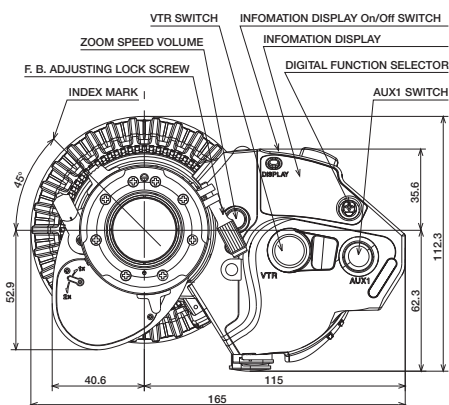

**SPECIFICATIONS**

HJ17ex6.2B	NORMAL 16:9		SWITCHABLE 4:3 <sup>(1)</sup>	
	1.0x	2.0x	1.0x	2.0x
Built-in extender				
Zoom Ratio	17x			
Range of Focal Length	6.2-106mm	12.4-212mm	6.2-106mm	12.4-212mm
Maximum Relative Aperture	1:1.8 at 6.2-65.8mm 1:2.9 at 106mm	1:3.6 at 12.4-131.6mm 1:5.8 at 212mm	1:1.8 at 6.2-65.8mm 1:2.9 at 106mm	1:3.6 at 12.4-131.6mm 1:5.8 at 212mm
Angular Field of View	75.5°×47.1° at 6.2mm 5.2°×2.9° at 106mm	42.3°×24.6° at 12.4mm 2.6°×1.5° at 212mm	60.3°×47.1° at 6.2mm 3.9°×2.9° at 106mm	32.4°×24.6° at 12.4mm 1.9°×1.5° at 212mm
Minimum Object Distance (M.O.D.)	0.4m (10mm with Macro)			
Object Dimensions at M.O.D.	73.3×41.2cm at 6.2mm 4.1×2.3cm at 106mm	36.7×20.6cm at 12.4mm 2.1×1.2cm at 212mm	54.9×41.2cm at 6.2mm 3.1×2.3cm at 106mm	27.5×20.6cm at 12.4mm 1.6×1.2cm at 212mm
Approx. Size	W×H×L=165.0×112.3×240.5mm			
Approx. Mass	IRSE 1.97kg (4.34lbs) / IASE 2.05kg (4.52lbs) <sup>(2)</sup>			

<sup>1</sup> Specifications apply to Most Switchable camera when set to 4:3 mode (sensor size of 7.2×5.4mm), without using an optical Shrinker.

<sup>2</sup> HJ17ex6.2B IRSE Zoom: Servo / Manual Focus: Manual  
HJ17ex6.2B IASE Zoom: Servo / Manual Focus: Servo / Manual

## DIMENSIONS