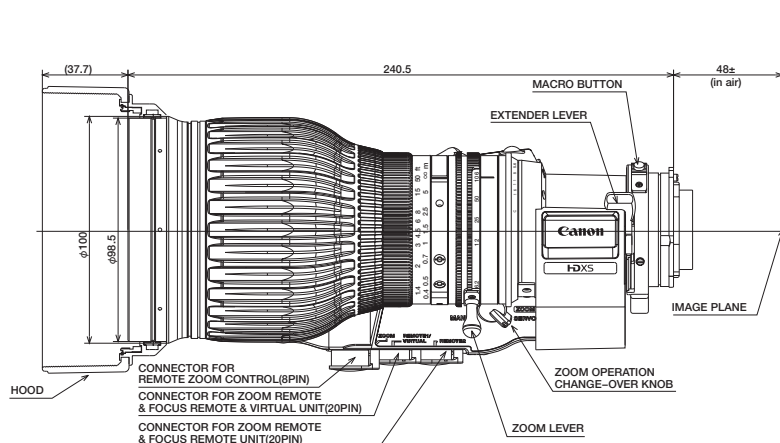

**SPECIFICATIONS**

HJ17ex6.2B	NORMAL 16:9		SWITCHABLE 4:3 <sup>(1)</sup>	
	1.0x	2.0x	1.0x	2.0x
Built-in extender				
Zoom Ratio	17x			
Range of Focal Length	6.2-106mm	12.4-212mm	6.2-106mm	12.4-212mm
Maximum Relative Aperture	1:1.8 at 6.2-65.8mm 1:2.9 at 106mm	1:3.6 at 12.4-131.6mm 1:5.8 at 212mm	1:1.8 at 6.2-65.8mm 1:2.9 at 106mm	1:3.6 at 12.4-131.6mm 1:5.8 at 212mm
Angular Field of View	75.5°×47.1° at 6.2mm 5.2°×2.9° at 106mm	42.3°×24.6° at 12.4mm 2.6°×1.5° at 212mm	60.3°×47.1° at 6.2mm 3.9°×2.9° at 106mm	32.4°×24.6° at 12.4mm 1.9°×1.5° at 212mm
Minimum Object Distance (M.O.D.)	0.4m (10mm with Macro)			
Object Dimensions at M.O.D.	73.3×41.2cm at 6.2mm 4.1×2.3cm at 106mm	36.7×20.6cm at 12.4mm 2.1×1.2cm at 212mm	54.9×41.2cm at 6.2mm 3.1×2.3cm at 106mm	27.5×20.6cm at 12.4mm 1.6×1.2cm at 212mm
Approx. Size	W×H×L=165.0×112.3×240.5mm			
Approx. Mass	IRSE 1.97kg (4.34lbs) / IASE 2.05kg (4.52lbs) <sup>(2)</sup>			

<sup>1</sup> Specifications apply to Most Switchable camera when set to 4:3 mode (sensor size of 7.2×5.4mm), without using an optical Shrinker.

<sup>2</sup> HJ17ex6.2B IRSE Zoom: Servo / Manual Focus: Manual  
HJ17ex6.2B IASE Zoom: Servo / Manual Focus: Servo / Manual

## DIMENSIONS