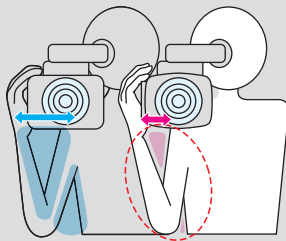

By reducing the width of the drive unit, the palm of the camera operator's hand is positioned closer to the optical axis, thus reducing the degree of arm bend which in turn lessens physical stress during prolonged shooting.

Improved Ease of Operation