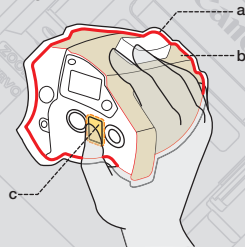

**Reduced Physical Stress**

By reducing the width of the drive unit, the palm of the camera operator's hand is positioned closer to the optical axis, thus reducing the degree of arm bend which in turn lessens physical stress during prolonged shooting.

**Improved Ease of Operation**

The spacing between the focus ring and drive unit has been changed to avoid accidental interference with the drive unit while manipulating the focus control.

**Ergonomic Design**

The size and curvature size have been optimized to more comfortably fit in the palm of the operator's hand (a). Newly developed coatings improve the tactile interface between the user and the drive unit (b) together with the new Rubber Grip Support (c).