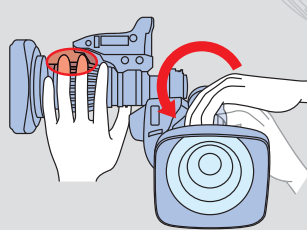

Outstanding optical performance of the Canon HDxs Series

The HDxs Series makes optimum use of original Canon optical elements, UD (Ultra Low Dispersion) glass, large-diameter high-precision aspherical lenses and more, with their potential maximized through designs employing Canon's original "Power Optical System" optical design technology.

At the same time, the HDxs Series succeeds in suppressing ghosting and flaring by employing ray simulation technology in conjunction with original Canon spectral coating. Its amalgamation of advanced Canon optical technologies also minimizes curvature of field, comatic aberration, chromatic aberration of magnification, and axial chromatic aberration throughout the entire filed regardless of focal length or subject distance, stably exhibiting peak optical performance.

Enhanced Digital Drive Unit

Information Display

Zoom Speed Volume in New Location

New Rubber Grip Support

The incorporation of miniature 16-bit, high resolution Rotary Encoder Devices into the new enhanced digital drive unit, has extended the features of the HJ17ex6.2B to include:

- Precision control of all lens operations
- Precise digital repeatability of zoom, focus and iris control that support innovative image creation
- Simple and direct digital integration into virtual studio systems
- Precision zoom control over a total speed range of 0.5 sec. to more than 5 min.

Moreover, Canon's unique Information Display provides easy, precise customization of the enhanced digital functions such as Shuttle Shot, Frame Preset and Speed Preset.

Premium Standard Lens : Focal Length of 6.2-106mm(12.4-212mm with 2x)

Short M.O.D.0.4m (10mm with Macro)

Newly Designed Ergonomic Drive Unit

2.0x Extender

Wide and Close Zoom Range