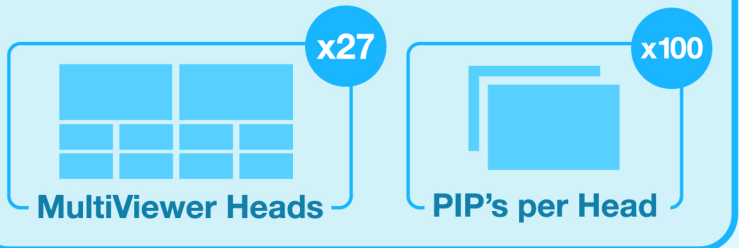

INTEGRATED MULTIVIEWER