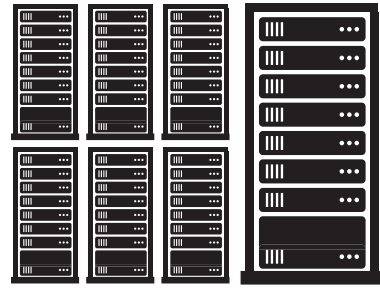

Ulrix FR12

Traditional System

14

Rack Units

549

2400 W

Power

52300 W